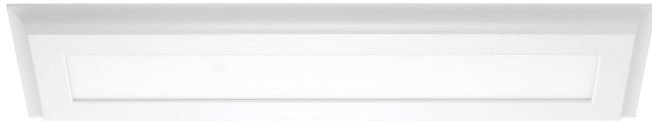

NUVO 62-1375

22 watt; 7" x 25" Surface Mount LED Fixture; 3000K; White Finish; 100-277 volts

| | |
|--|--|
| Fixture Type Surface Mount LED | Collection Blink Plus |
| Style Utility | Finish White |
| Length 25" | Width 7.13" |
| Height 0.88" | Light Source Linear LED |
| Lumen Output 1600 Lumens | Wattage 22 Watts |
| Bulb Type LED | Bulb Base Connector |
| Bulb Included Yes | Replaceable Light Source No |
| Certification ETL Listed | Safety Rated cETLus - Damp |
| CA Prop-65 Warning | CEC California T24 Qualified |
| Energy Saver Yes | Energy Star Yes |
| UPC 045923713750 | Warranty 5-Year Warranty |
| Operating Temperature -17C (1F) to a maximum of +45C (+113F) | Voltage 100-277 Volts |
| Average Rated Hours 50000 | Kelvin Temp 3000K |